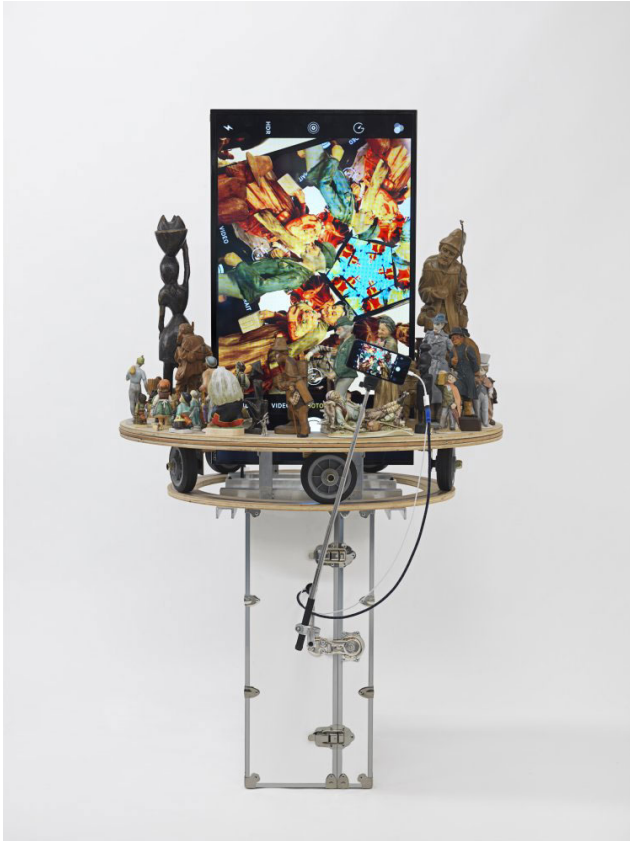

~~EDUARDO~~
~~SECCI~~

Jon Kessler

Stabile #1, 2018

Bronze, steel, lead, stainless steel, copper and resin
61 x 61 x 91.4 cm
24 x 24 x 36 in
(JKE001)

Piazza Carlo Goldoni 2
50123 Firenze - IT
+39 055 661356
gallery@eduardosecci.com
www.eduardosecci.com

Jon Kessler

Ikebana #3, 2018

Bronze, brass, steel, stainless steel, barnacles, shell and sea urchins

53.3 x 61 x 61 cm

21 x 24 x 24 in

(JKE002)

Jon Kessler
Exodus, 2016

Trunk, wood, aluminum, rubber wheels, found figurines, iPhone with selfie stick, LCD screen and motor
206 x 119 x 168 cm
81.1 x 46.9 x 66.1 in
(JKE008)

~~EDUARDO~~
~~SECCI~~

Jon Kessler

Ikebana #4, 2018

Bronze, stainless steel and barnacles

72 x 72 x 72 cm

28 3/8 x 28 3/8 x 28 3/8 in

(JKE009)

Piazza Carlo Goldoni 2
50123 Firenze - IT
+39 055 661356
gallery@eduardosecci.com
www.eduardosecci.com

~~EDUARDO~~
~~SECCI~~

Jon Kessler

Figi, 2018

Lenticular photo, wood, bronze, Fiji water bottle and gallium

50 x 70 x 70 cm

19 3/4 x 27 1/2 x 27 1/2 in

(JKE010)

 Piazza Carlo Goldoni 2
50123 Firenze - IT
+39 055 661356
gallery@eduardosecci.com
www.eduardosecci.com